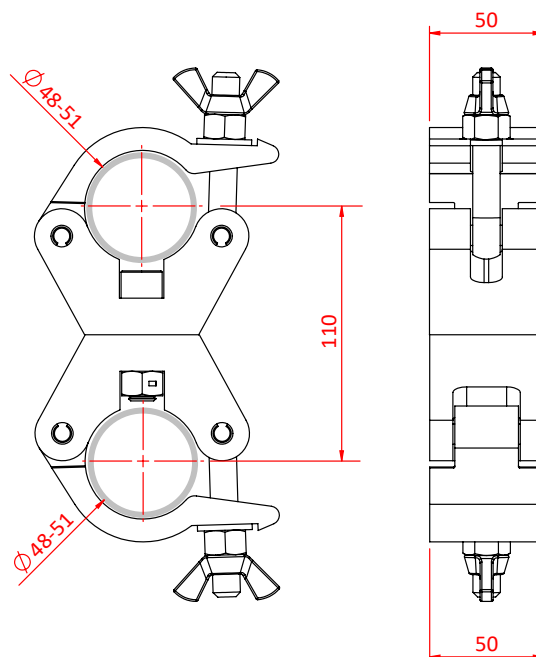

# Doughty Parallel Coupler

## Product Data Sheet

A pair of half couplers which provide a firm fixing between two parallel bars.	
<b>Part Nos</b>	T57104 - Polished T57114 - Powder Painted Satin Black
<b>Tube Diameter</b>	Ø48 - 51mm
<b>Materials</b>	Main Body - AW6082 T6 Aluminium Roll Pins - Stainless Steel Eyebolt Assy - Grade 8.8
<b>Max Tightening Torque</b>	30Nm
<b>Fixings</b>	N/A
<b>WLL</b>	750Kg
<b>Weight</b>	1.33Kg
<b>Factor of Safety</b>	5:1
<b>Approval</b>	TÜV Approved

Dimensions in mm