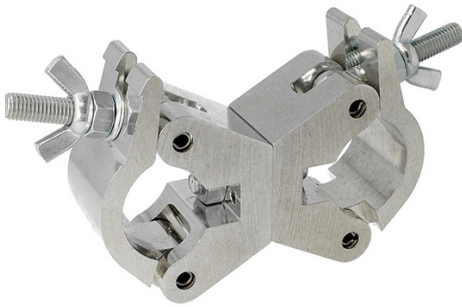

# Doughty Parallel Coupler

## Product Data Sheet

A pair of half couplers which provide a firm fixing between two parallel bars.	
<b>Part Nos</b>	T57104 - Polished T57114 - Powder Painted Satin Black
<b>Tube Diameter</b>	Ø48 - 51mm
<b>Materials</b>	Main Body - AW6082 T6 Aluminium Roll Pins - Stainless Steel Eyebolt Assy - Grade 8.8
<b>Max Tightening Torque</b>	30Nm
<b>Fixings</b>	N/A
<b>WLL</b>	750Kg
<b>Weight</b>	1.33Kg
<b>Factor of Safety</b>	5:1
<b>Approval</b>	TÜV Approved