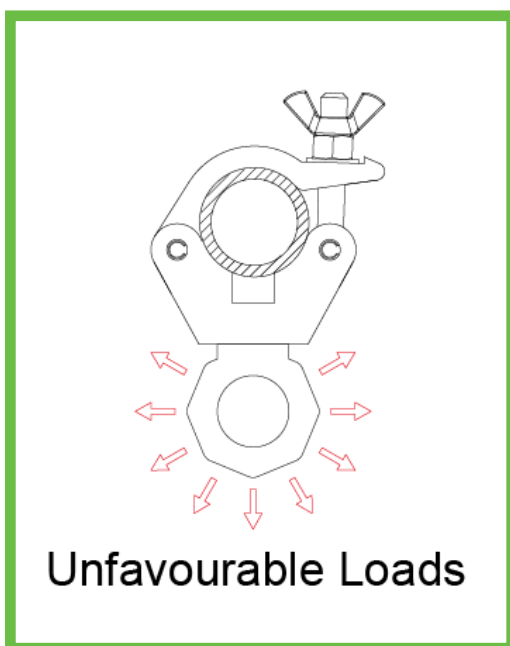

Doughty Hanging Clamp with Pink Eye

Product Data Sheet

A standard half coupler fitted with a 750Kg Pink Eye Nut Can be loaded in multiple directions	
Part Nos	T57203 - Polished T57204 - Powder Painted Satin Black
Tube Diameter	Ø48 - 51mm
Materials	Main Body - AW6082 T6 Aluminium Roll Pins - Stainless Steel Eyebolt Assy - Grade 8.8 Hex Set Screw - Grade 10.9 Pink Eye Nut - 1.6541 Steel
Max Tightening Torque	30Nm
Fixings	Pink Eye Nut
WLL	750Kg
Weight	0.90Kg
Factor of Safety	5:1
Approval	TÜV Approved

Dimensions in mm