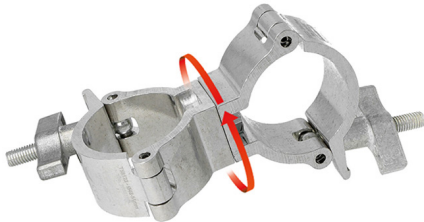

Super Lightweight Swivel Coupler

Product Data Sheet

A pair of 360° swiveling super lightweight half couplers which provide a firm fixing between two bars	
Part Nos	T58123 - Polished T5812301 - Powder Painted Satin Black
Tube Diameter	Ø48 - 51mm
Materials	Main Body - AW6082 T6 Aluminium Roll Pins - Stainless Steel Eyebolt - Grade 8.8
Max Tightening Torque	Hand-tight Only
Fixings	N/A
WLL	100Kg
Weight	0.40Kg
Factor of Safety	5:1
Approval	TÜV Approved