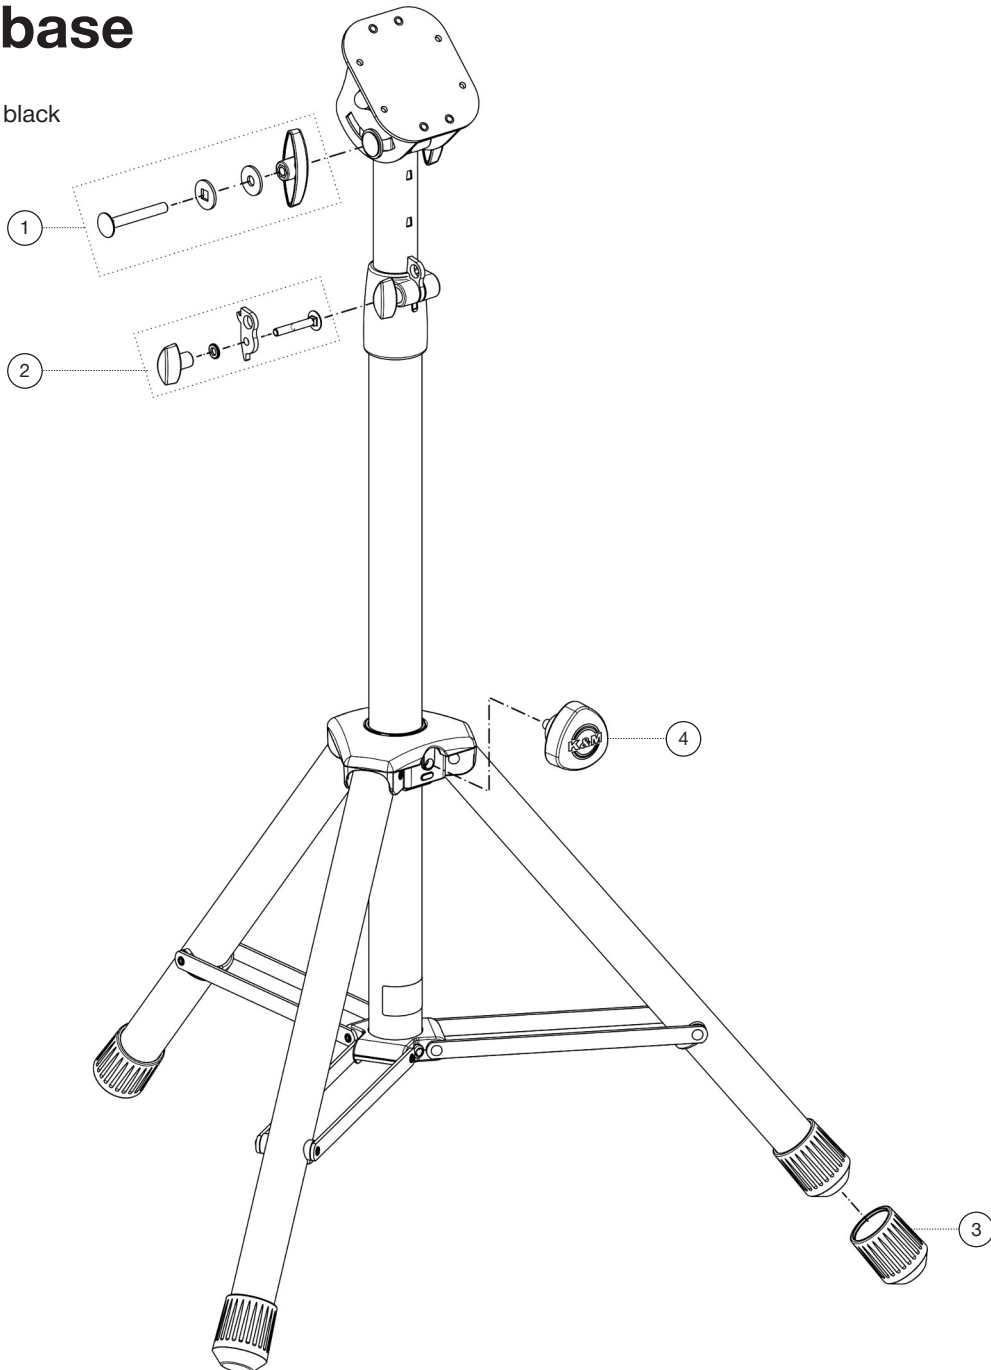

Spare parts list

12331 Orchestra conductor stand base

12331-000-55 - black

*Rev 01

Position	Description	Article No.	Quantity
1	Screw connection at the metal joint	3-00-000-070	1
2	Screw connection with folding lever	3-00-000-069	1
3	End cap	01-84-935-55	3
4	Clamping screw with logo	01-82-763-55	1