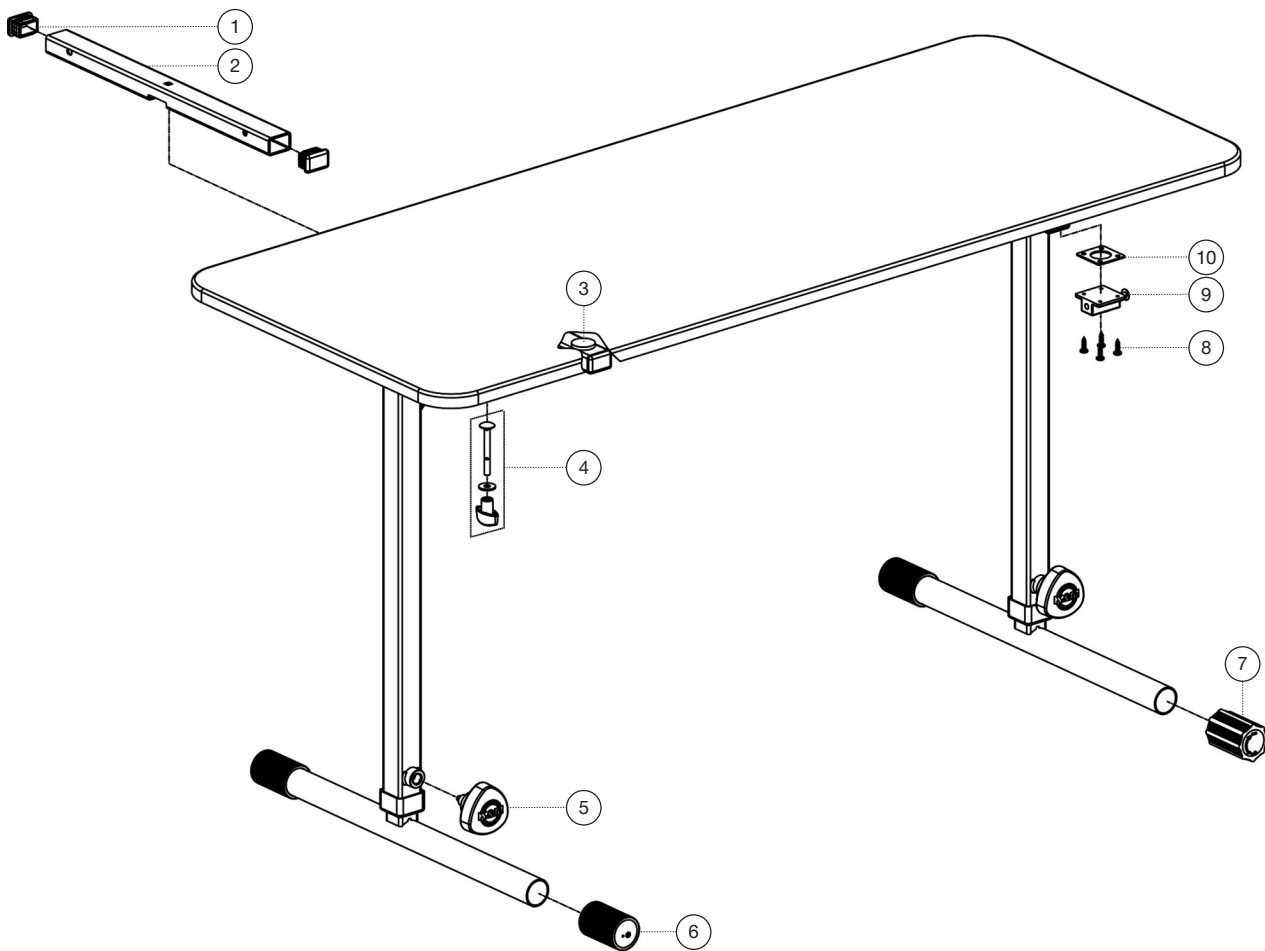

Spare parts list

12160 DJ Desk

12160-000-55 - black

*Rev 03

Position	Description	Article No.	Quantity
1	Plastic glides 30 x 20 mm	03-20-781-55	4
2	Support tube	02-12-243-55	2
3	Felt pad ø 25 x 3,5 mm	03-21-752-55	4
4	Screw connection of the support tube	3-00-000-125	2
5	Spring-loaded clamping knob complete with logo	6-18810-2-55	2
6	End cap with grooves	01-84-760-55	3
7	Adjustable end cap	01-84-768-55	1
8	Chipboard screw ø 4 x 15 mm	03-06-100-29	16
9	Snapper	03-19-631-00	4
10	Spacer plate	03-19-632-55	4