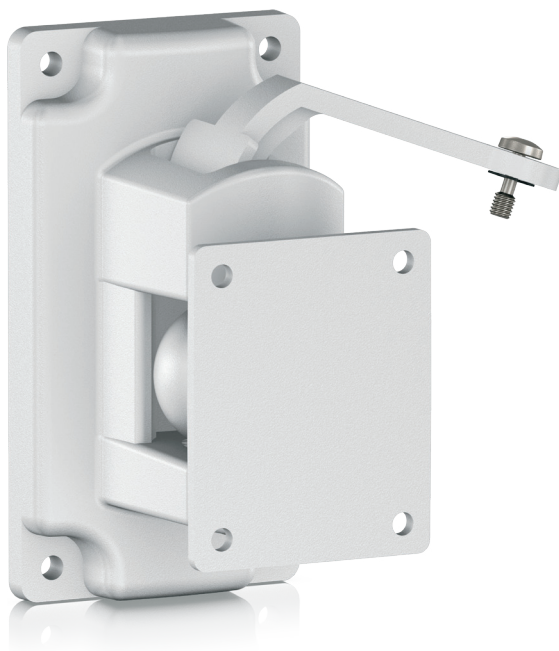

# VARIBALL BRACKET AMS 6/8-WH

VariBall Multi-Angle Accessory Bracket for  
AMS 6 and AMS 8 Loudspeakers (White)

- VariBall multi-angle accessory bracket for AMS 6 and AMS 8 loudspeakers
- Pan and tilt rotation allows optimal focusing on listening area
- Fast and safe single person install with secure enclosure locking screw
- 5:1 safety factor rating for added peace of mind
- Durable aluminium and stainless steel construction
- High quality zinc passivated stainless steel maximises corrosion resistance
- Semi matt white paint finish fits unobtrusively in any environment
- 10-Year Warranty Program\*
- Designed and engineered in the U.K.

Designed specifically for users seeking maximum control over the pan and tilt orientation of AMS 6 and AMS 8 Series surface mount loudspeakers, the VARIBALL BRACKET AMS 6/8-WH is an ideal and cost effective solution. The multi-angle bracket provides for fast and safe installation by a single person – and features a 5:1 load factor for the ultimate in safety. Constructed of durable aluminium and stainless steel, the VARIBALL BRACKET AMS 6/8-WH is finished in semi matt white paint to blend unobtrusively into the surrounding environment.

# VARIBALL BRACKET AMS 6/8-WH

VariBall Multi-Angle Accessory Bracket for  
AMS 6 and AMS 8 Loudspeakers (White)

Accessories