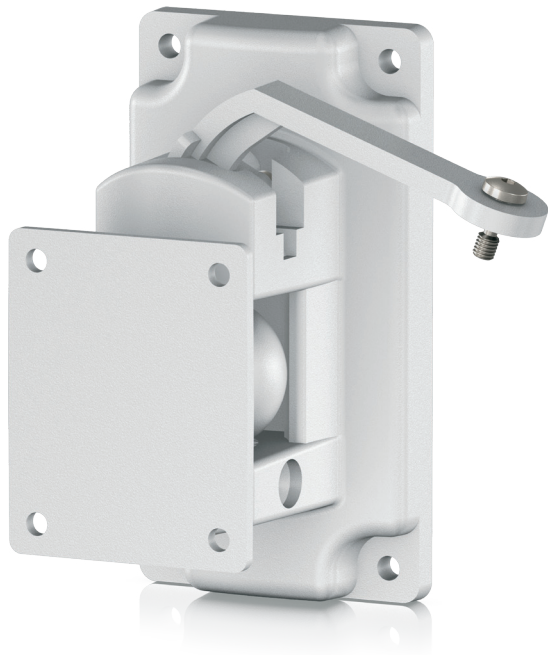

# VARIBALL BRACKET AMS 6/8-WH

VariBall Multi-Angle Accessory Bracket for  
AMS 6 and AMS 8 Loudspeakers (White)

- VariBall multi-angle accessory bracket for AMS 6 and AMS 8 loudspeakers
- Pan and tilt rotation allows optimal focusing on listening area
- Fast and safe single person install with secure enclosure locking screw
- 5:1 safety factor rating for added peace of mind
- Durable aluminium and stainless steel construction
- High quality zinc passivated stainless steel maximises corrosion resistance
- Semi matt white paint finish fits unobtrusively in any environment
- 10-Year Warranty Program\*
- Designed and engineered in the U.K.

Designed specifically for users seeking maximum control over the pan and tilt orientation of AMS 6 and AMS 8 Series surface mount loudspeakers, the VARIBALL BRACKET AMS 6/8-WH is an ideal and cost effective solution. The multi-angle bracket provides for fast and safe installation by a single person – and features a 5:1 load factor for the ultimate in safety. Constructed of durable aluminium and stainless steel, the VARIBALL BRACKET AMS 6/8-WH is finished in semi matt white paint to blend unobtrusively into the surrounding environment.

# VARIBALL BRACKET AMS 6/8-WH

VariBall Multi-Angle Accessory Bracket for  
AMS 6 and AMS 8 Loudspeakers (White)

Accessories