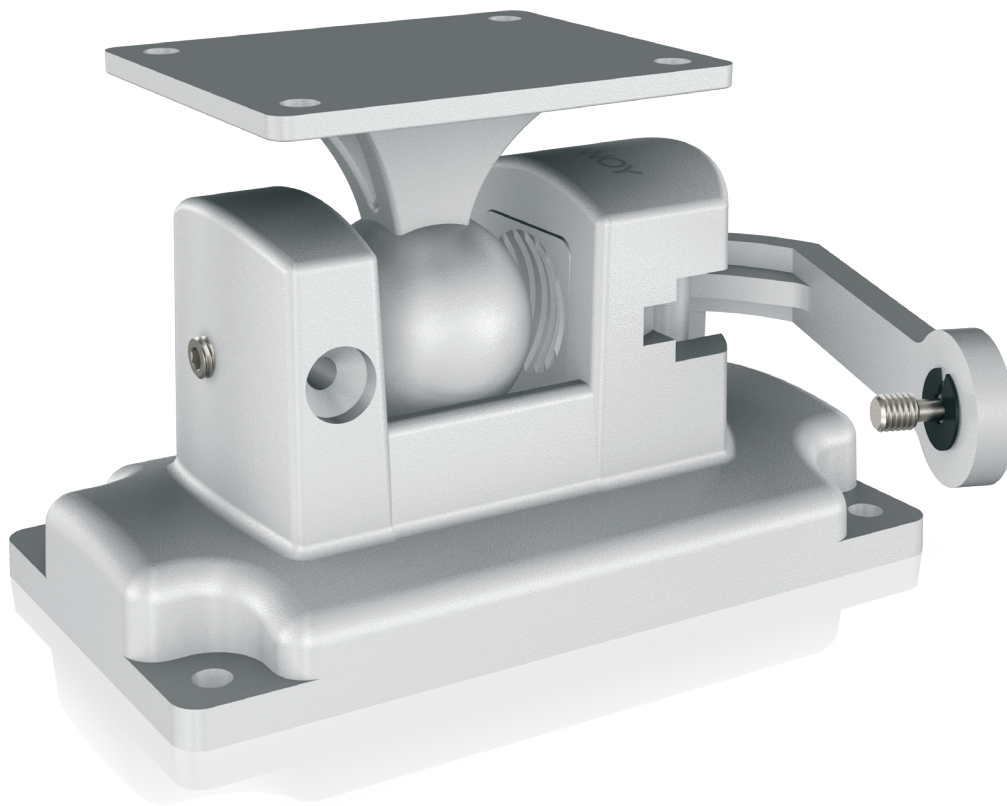

Accessories

VARIBALL BRACKET

AMS 6/8-WH

VariBall Multi-Angle Accessory Bracket for
AMS 6 and AMS 8 Loudspeakers (White)